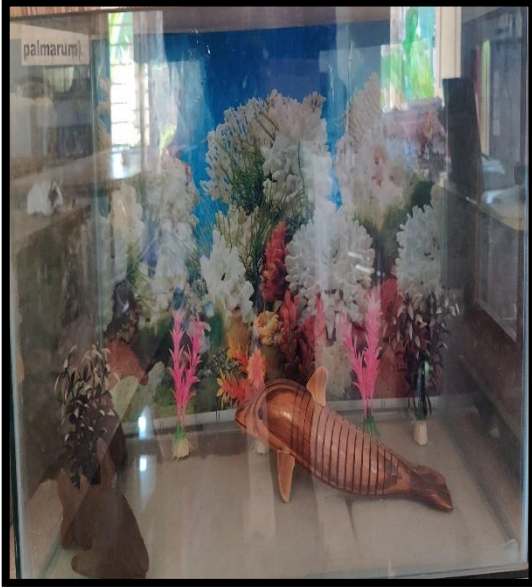

SRI GURAJADA APPA RAO GOVERNMENT DEGREE COLLEGE

Yellamanchili - 531055, ANDHRA PRADESH

DEPARTMENT OF ZOOLOGY